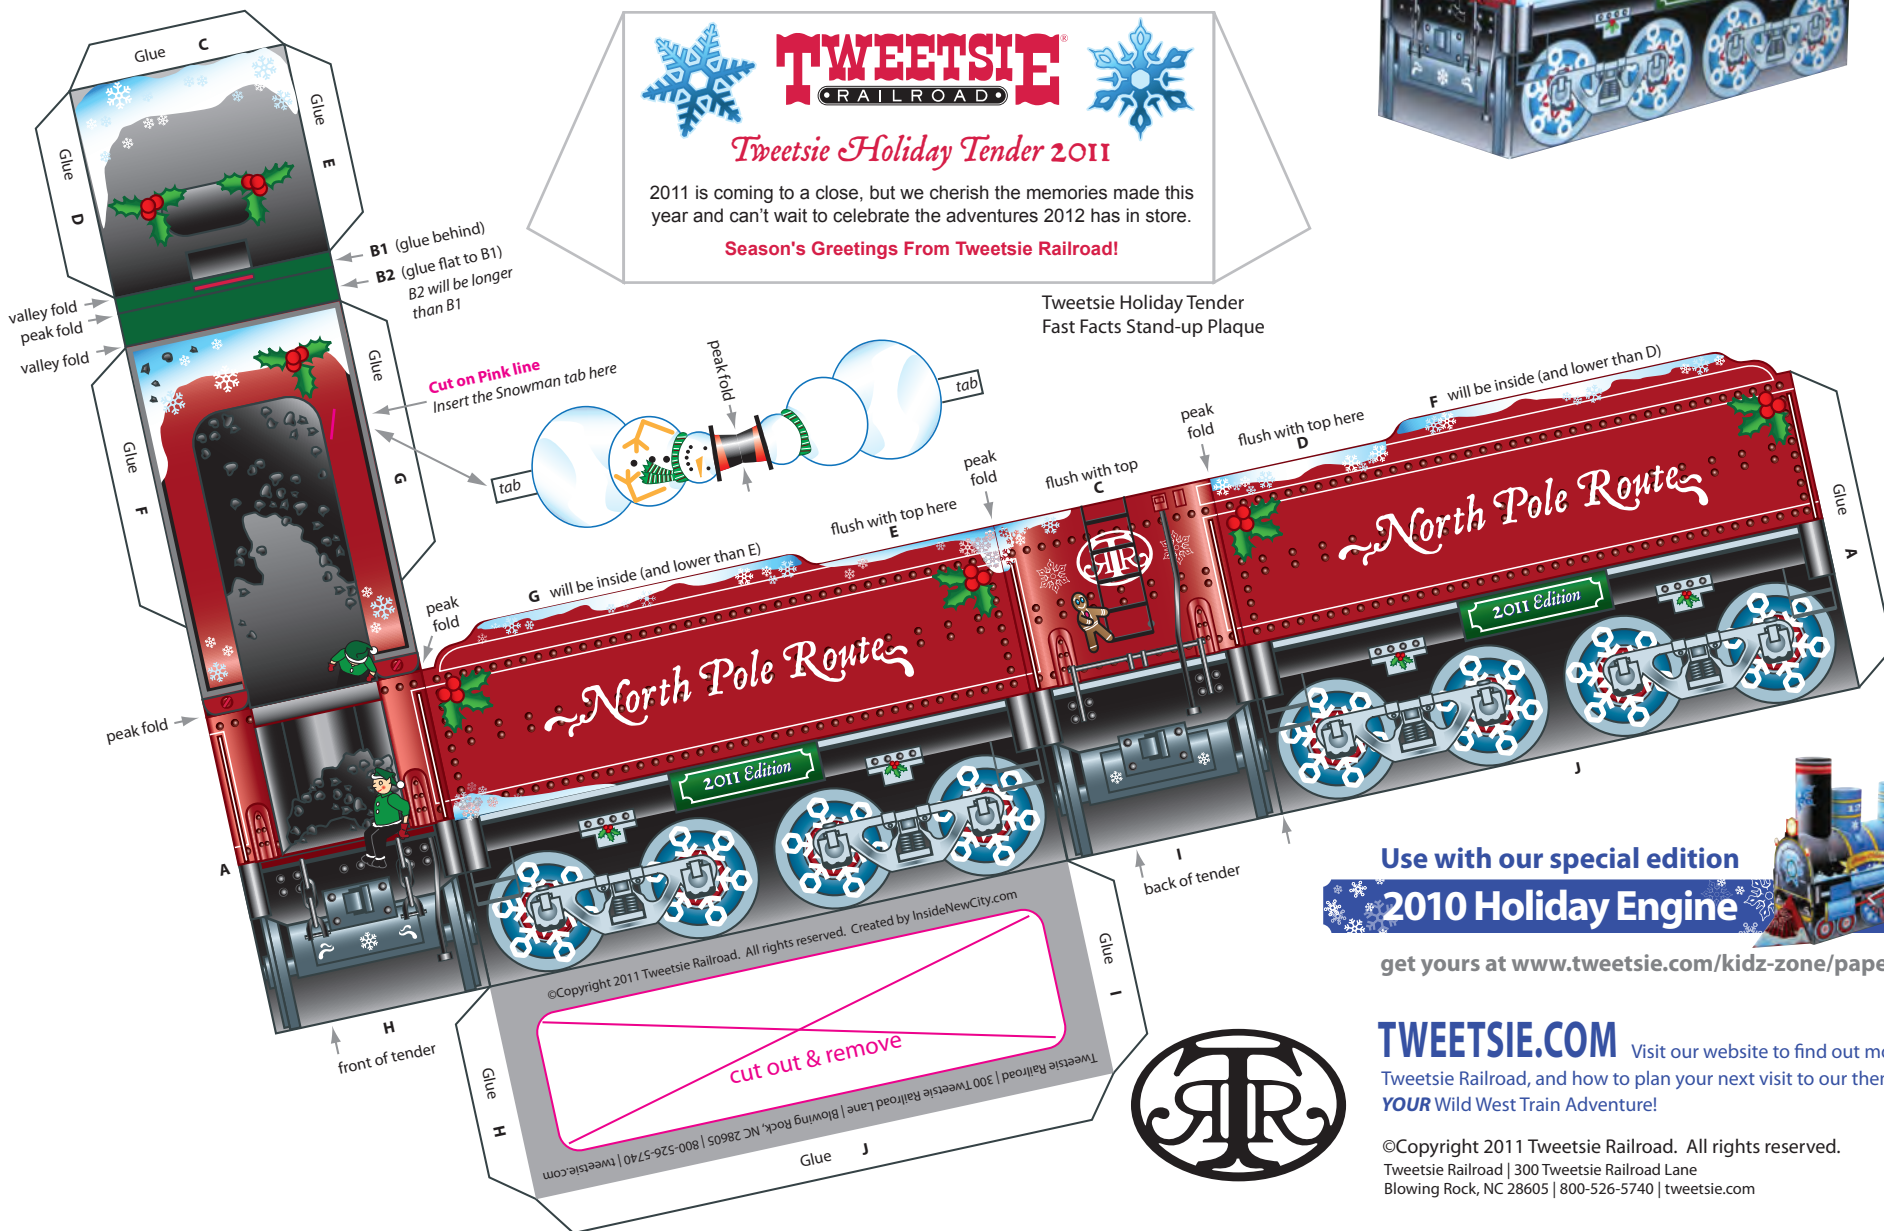

Build Your Own

TWEETSIE[®]

RAILROAD

Refer to Assembly Instructions Sheet

3-D Holiday Tender 2011

Parts & Pieces Sheet 14A

Tweetsie Holiday Tender 2011

2011 is coming to a close, but we cherish the memories made this year and can't wait to celebrate the adventures 2012 has in store.

Season's Greetings From Tweetsie Railroad!

Tweetsie Holiday Tender
Fast Facts Stand-up Plaque

Use with our special edition
2010 Holiday Engine

get yours at www.tweetsie.com/kidz-zone/paper-train

TWEETSIE.COM Visit our website to find out more about Tweetsie Railroad, and how to plan your next visit to our theme park for **YOUR** Wild West Train Adventure!