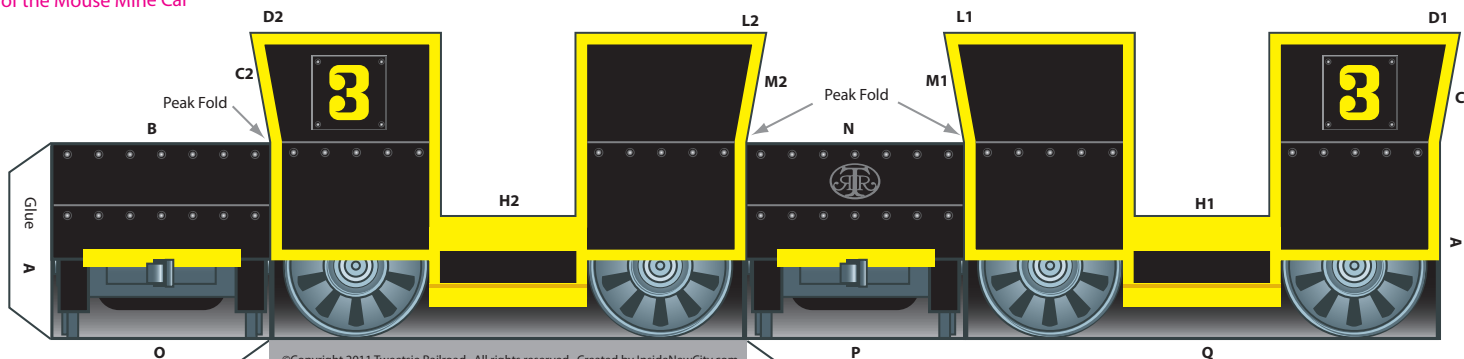

TWEETSIE.COM Visit our website to find out more about Tweetsie Railroad, and how to plan your next visit to our theme park for **YOUR** Wild West Train Adventure!

©Copyright 2011 Tweetsie Railroad. All rights reserved.
Tweetsie Railroad | 300 Tweetsie Railroad Lane
Blowing Rock, NC 28605 | 800-526-5740 | tweetsie.com