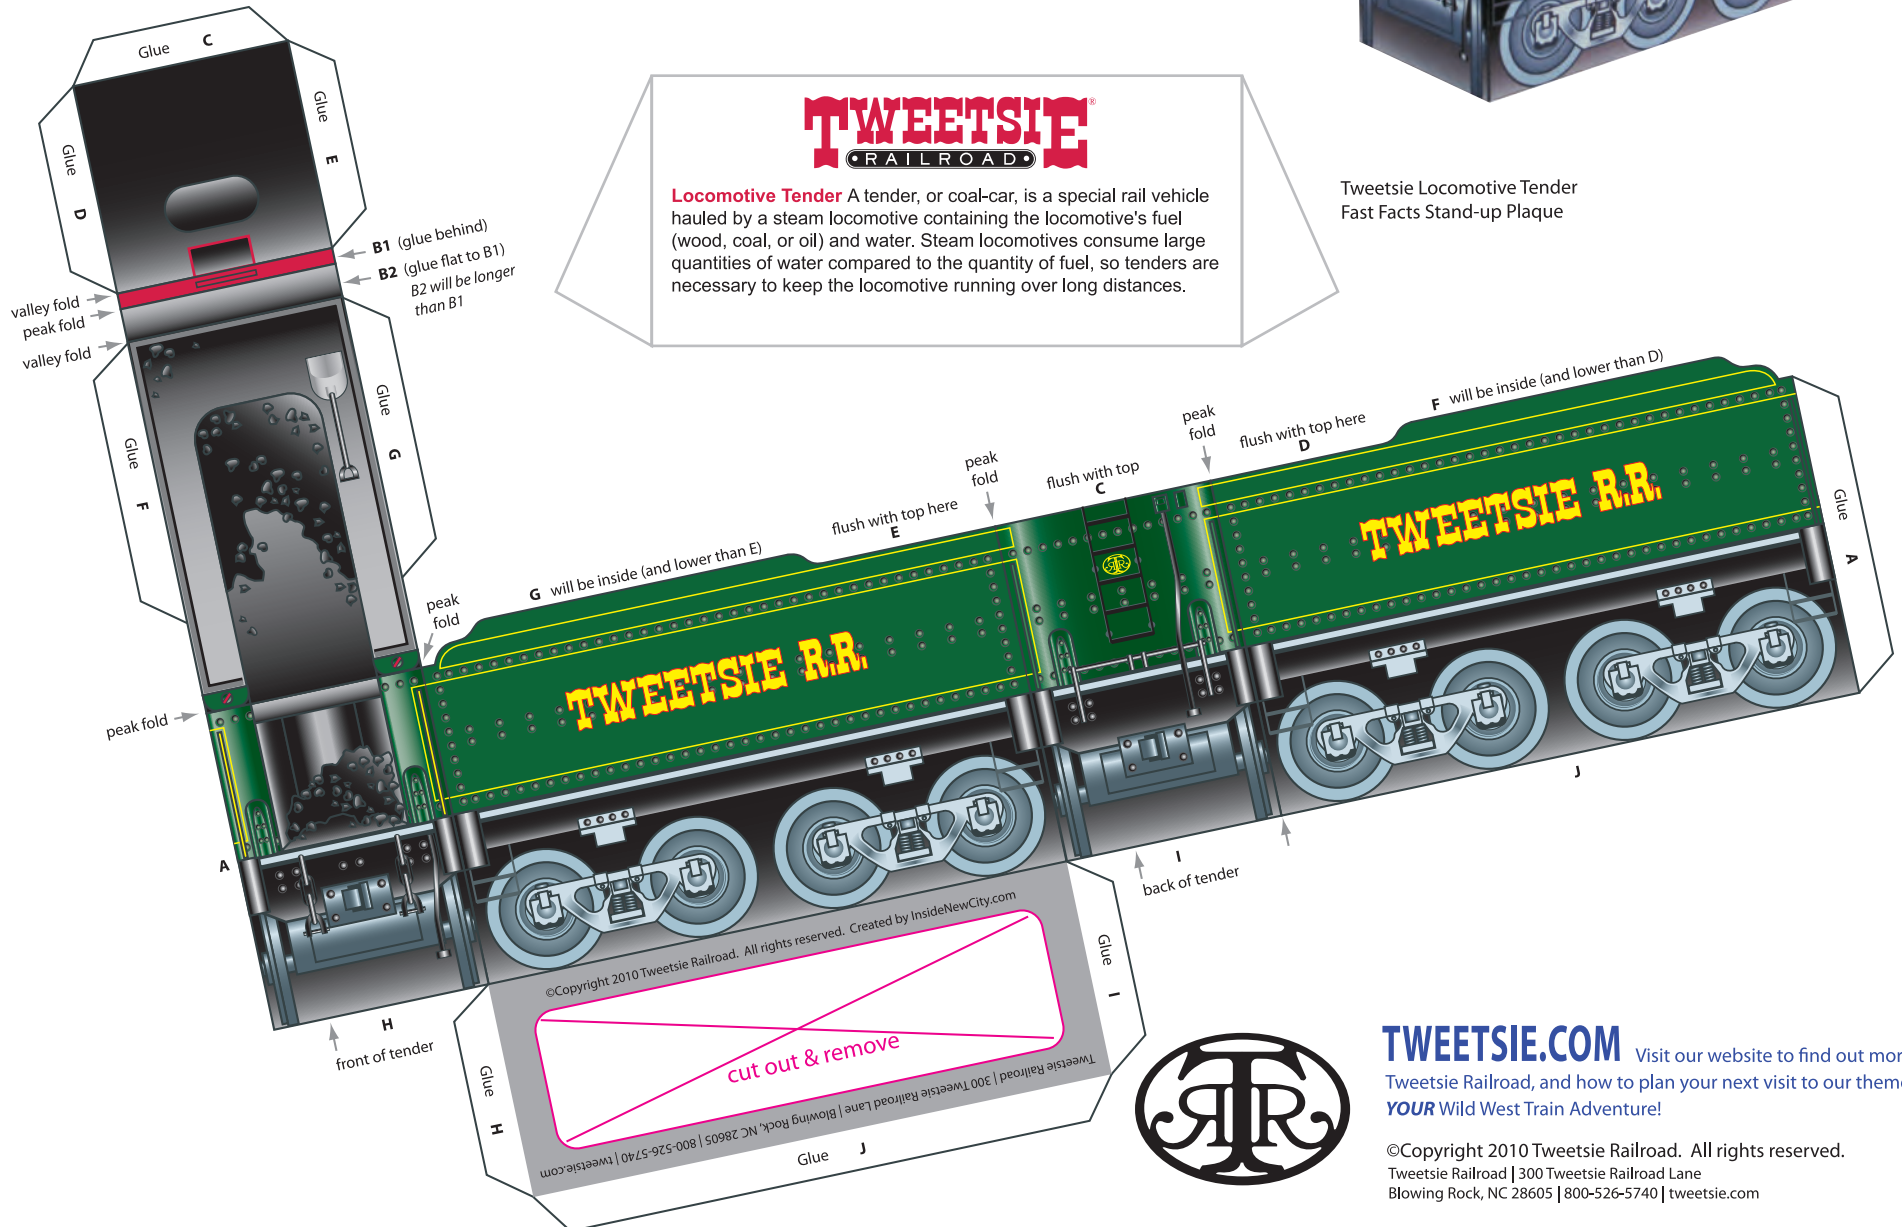

Build Your Own

TWEETSIE[®]

RAILROAD

Refer to Assembly Instructions Sheet

3-D Locomotive Tender

Parts & Pieces Sheet 2A

Tweetsie Locomotive Tender
Fast Facts Stand-up Plaque

Locomotive Tender A tender, or coal-car, is a special rail vehicle hauled by a steam locomotive containing the locomotive's fuel (wood, coal, or oil) and water. Steam locomotives consume large quantities of water compared to the quantity of fuel, so tenders are necessary to keep the locomotive running over long distances.

TWEETSIE.COM Visit our website to find out more about Tweetsie Railroad, and how to plan your next visit to our theme park for **YOUR** Wild West Train Adventure!

©Copyright 2010 Tweetsie Railroad. All rights reserved.
Tweetsie Railroad | 300 Tweetsie Railroad Lane
Blowing Rock, NC 28605 | 800-526-5740 | tweetsie.com